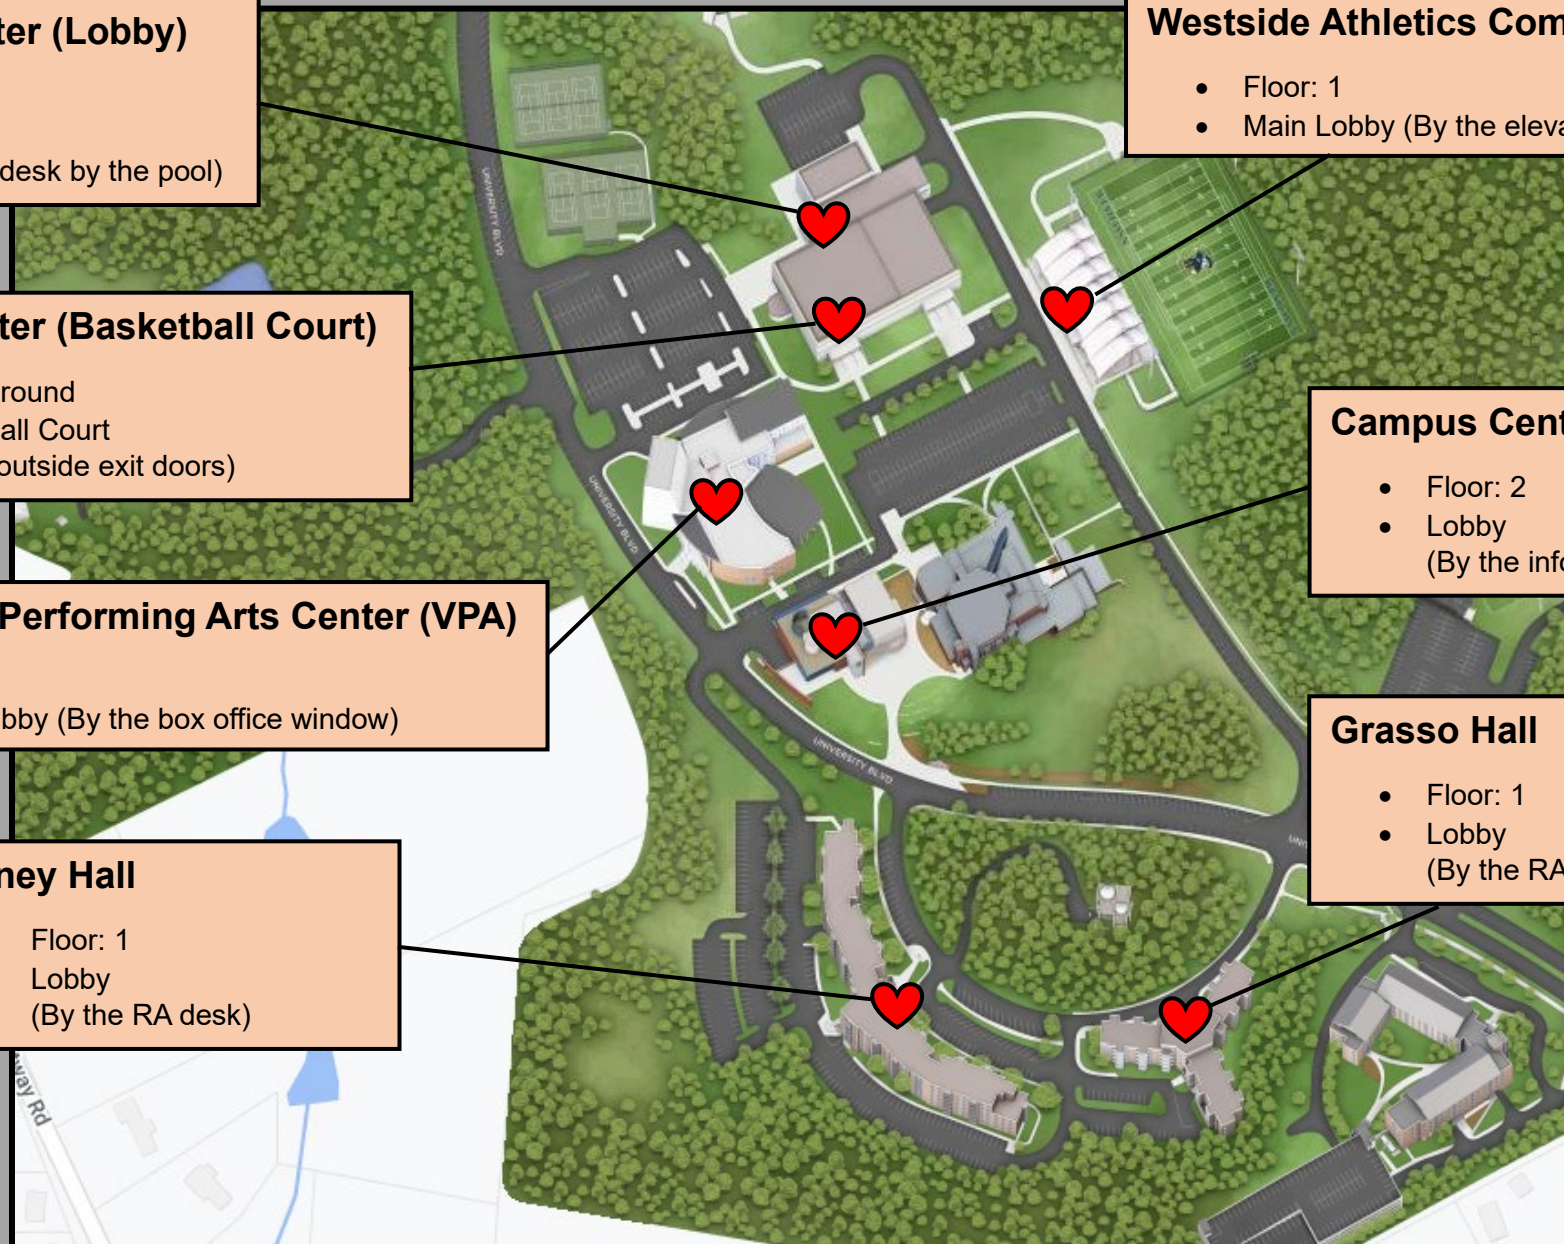

AED/Stop the Bleed Kits

Westside Campus

O'Neill Center (Lobby)

- Floor: 1
- Lobby
(Behind desk by the pool)

Westside Athletics Complex (WAC)

- Floor: 1
- Main Lobby (By the elevator)

O'Neill Center (Basketball Court)

- Floor: Ground
- Basketball Court
(By the outside exit doors)

Campus Center

- Floor: 2
- Lobby
(By the information desk)

Visual and Performing Arts Center (VPA)

- Floor: 1
- Main Lobby (By the box office window)

Grasso Hall

- Floor: 1
- Lobby
(By the RA desk)

Pinney Hall

- Floor: 1
- Lobby
(By the RA desk)

 = AED/Stop the Bleed Location