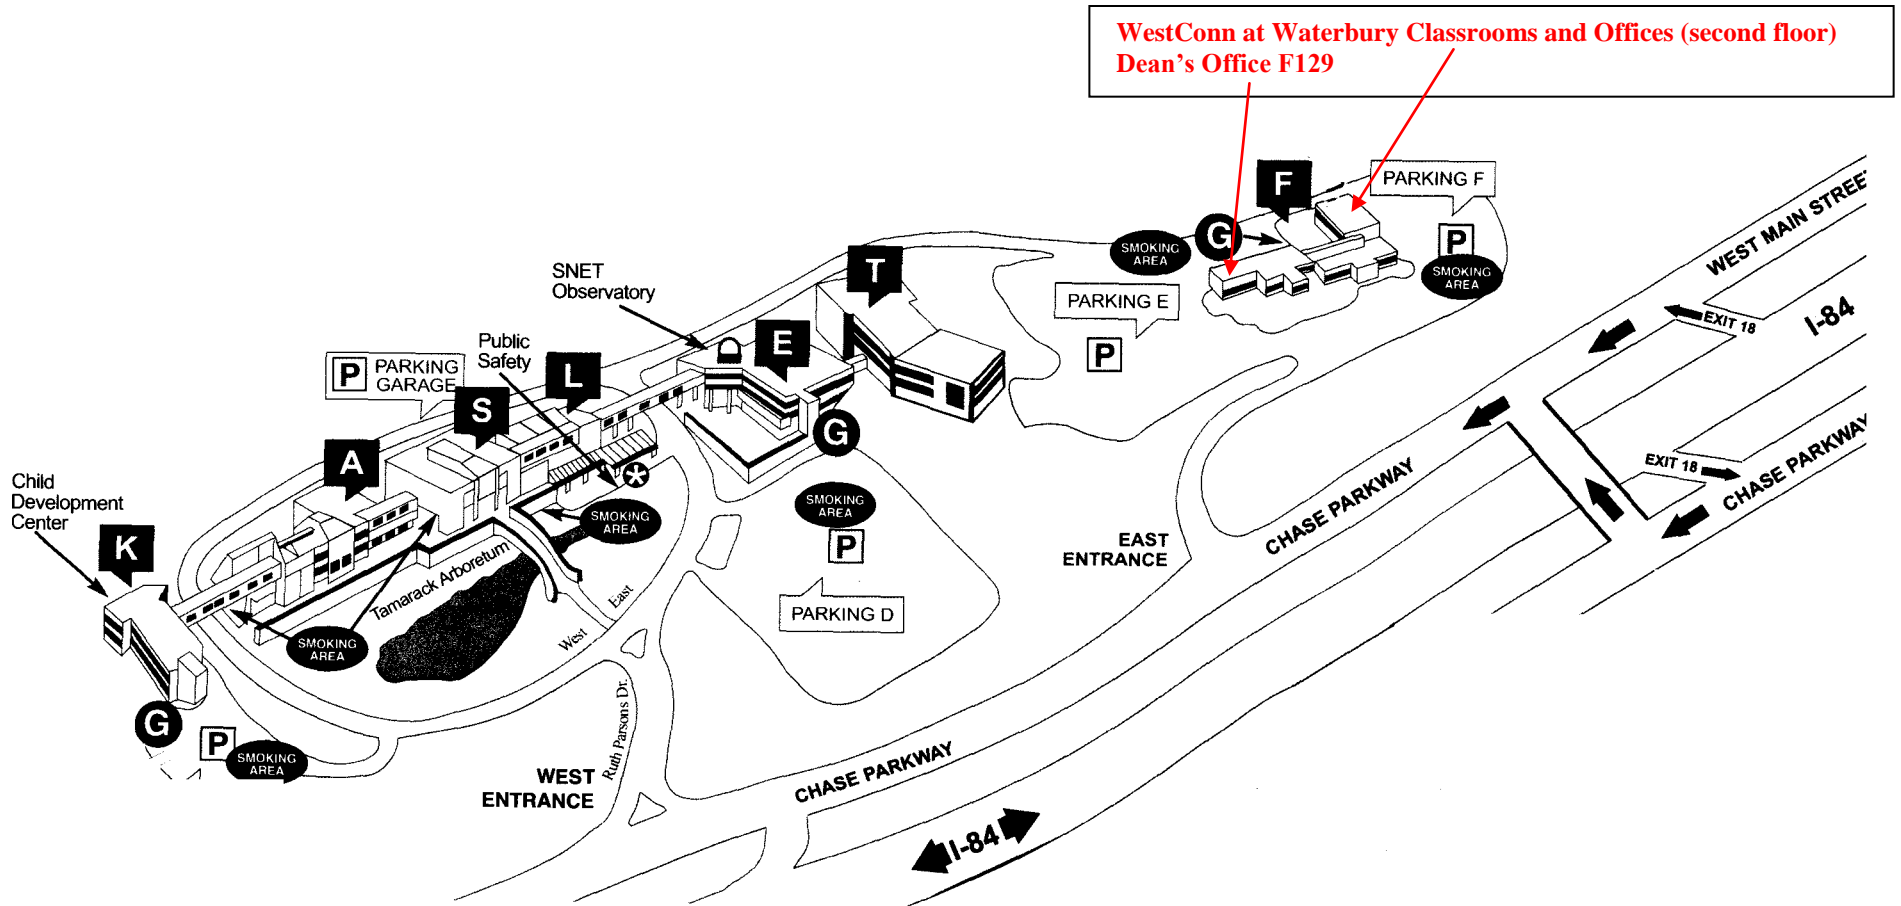

Directions WestConn at Waterbury

Locations

- K** – Kinney Hall
- A** – Fine Arts Center/Theaters/Atrium
- S** – Student Center/Cafeteria
- L** – Traug Learning Center/Library
- E** – Ekstrom Hall
- T** – Technology Hall
- F** – Founders Hall – WestConn at Waterbury

From Route I-84 Eastbound

Take Exit 18 onto Chase Parkway. Go right at light at end of ramp, then right at next light over bridge (cross over I-84), then left at light onto Chase Parkway. For **Founders Hall**, turn right at first light (east entrance).

From Route 8

Take the Danbury exit onto Route I-84, then first exit off I-84 (Exit 18). Go left onto West Main Street, then straight onto Chase Parkway. For **Founders Hall**, turn right at first light (east entrance).

From Route I-84 Westbound

Take Exit 18 to West Main Street. Turn left onto West Main Street, then straight onto Chase Parkway. For **Founders Hall**, turn right at first light (east entrance).