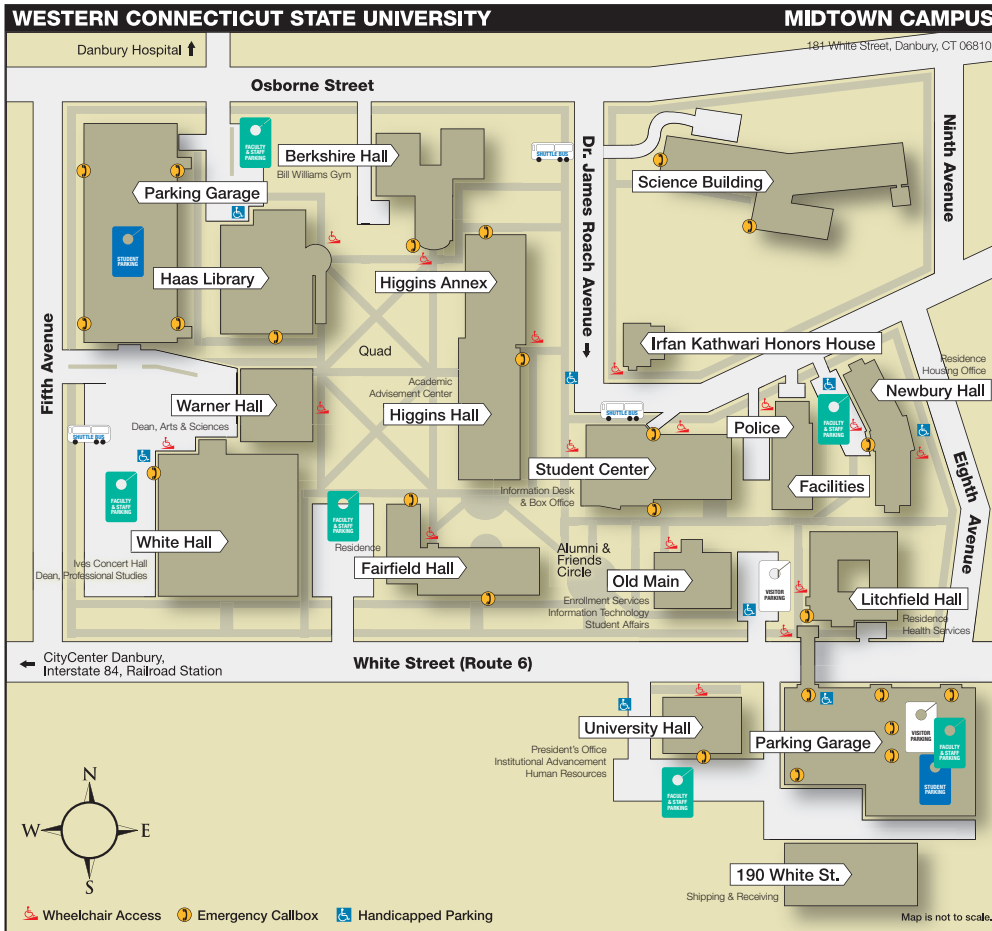

## To Midtown campus (181 White Street)

*From the East:* Take Exit 5 off I-84 to first traffic light (Clapboard Ridge Road); turn right and continue on Main Street to White Street (fifth traffic light); turn left onto White Street and continue one half mile to campus on left.

*From the West:* Take Exit 5 off I-84 to first traffic light (Main Street); turn right and continue on Main Street to White Street (fourth traffic light); turn left onto White Street and continue one half mile to campus on left. Visitor parking is available in the lot adjacent to Old Main on the Midtown campus.

## Campus-to-Campus

*Midtown to Westside:* Follow White Street and take a right onto Main Street (third traffic light). Follow Main Street to third traffic light (Main Street becomes Clapboard Ridge). Turn left onto I-84 West. Take Exit 4 off I-84. Turn right onto Lake Avenue. Travel approximately one mile. Campus entrance is on the directly across from Stop & Shop. General parking is available along University Boulevard.

*Westside to Midtown:* Turn left onto Lake Avenue for approximately one mile. Turn left onto I-84 East (third traffic light). Take Exit 5 off I-84 to first traffic light (Main Street). Turn right and continue on Main Street to White Street (fourth traffic light). Turn left onto White Street and continue one half mile. The campus is on the left.