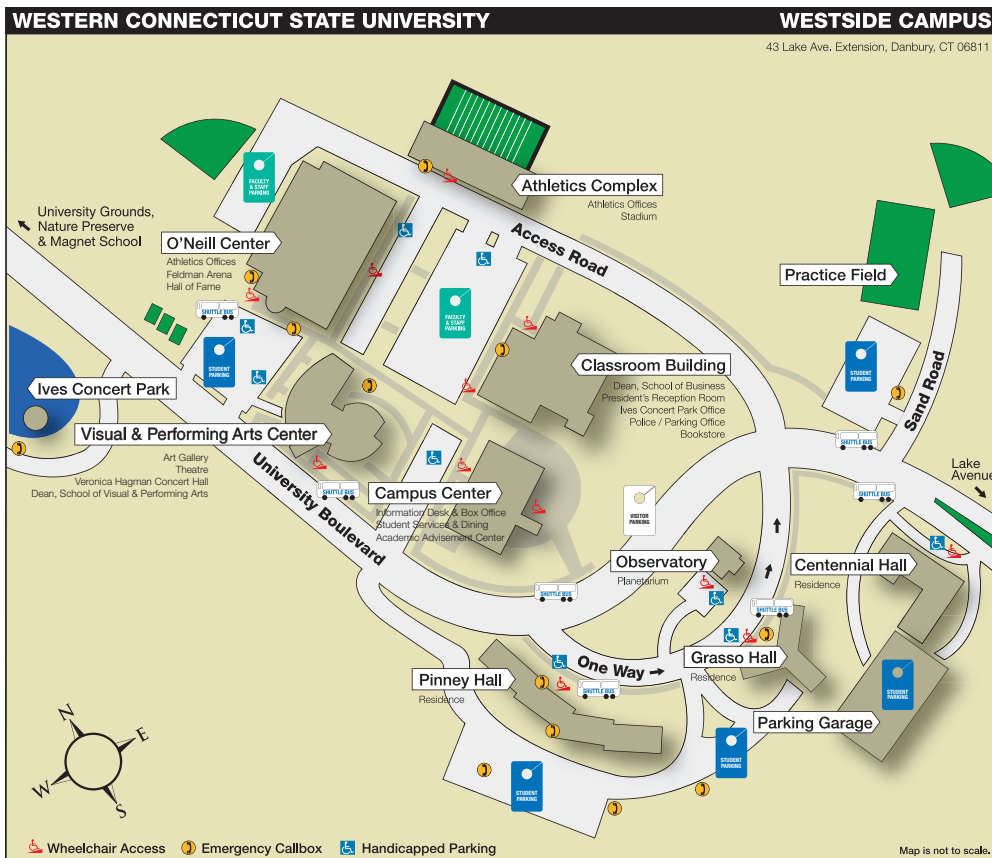

*From the West:* Take Exit 5 off I-84 to first traffic light (Main Street); turn right and continue on Main Street to White Street (fourth traffic light); turn left onto White Street and continue one half mile to campus on left. Visitor parking is available in the lot adjacent to Old Main on the Midtown campus.

## To Westside campus (43 Lake Ave. Extension)

Take Exit 4 off I-84; turn right onto Lake Avenue. Travel approximately one mile to campus entrance on right.

## Campus-to-Campus

*Midtown to Westside:* Follow White Street and take a right onto Main Street (third traffic light). Follow Main Street to third traffic light (Main Street becomes Clapboard Ridge). Turn left onto I-84 West. Take Exit 4 off I-84. Turn right onto Lake Avenue. Travel approximately one mile. Campus entrance is on the directly across from Stop & Shop. General parking is available along University Boulevard.

*Westside to Midtown:* Turn left onto Lake Avenue for approximately one mile. Turn left onto I-84 East (third traffic light). Take Exit 5 off I-84 to first traffic light (Main Street). Turn right and continue on Main Street to White Street (fourth traffic light). Turn left onto White Street and continue one half mile. The campus is on the left.